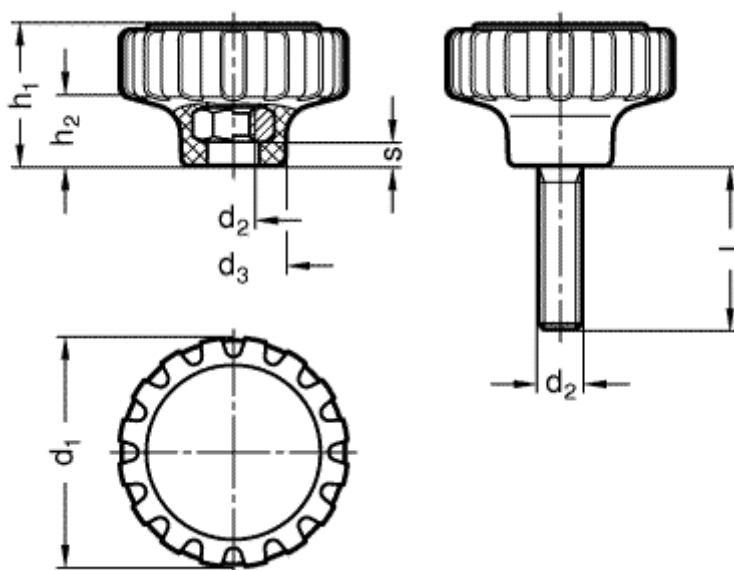

Article number: 201139016

Description: E+G Knurled knob  
GN 7336-53-M10-40-NI

## Measures

$d_1 = 53$   
 $d_2 = M 10$   
 $d_3 = 24$   
 $h_1 = 31$   
 $h_2 = 16$   
 $l = 40$   
 $s = 5$